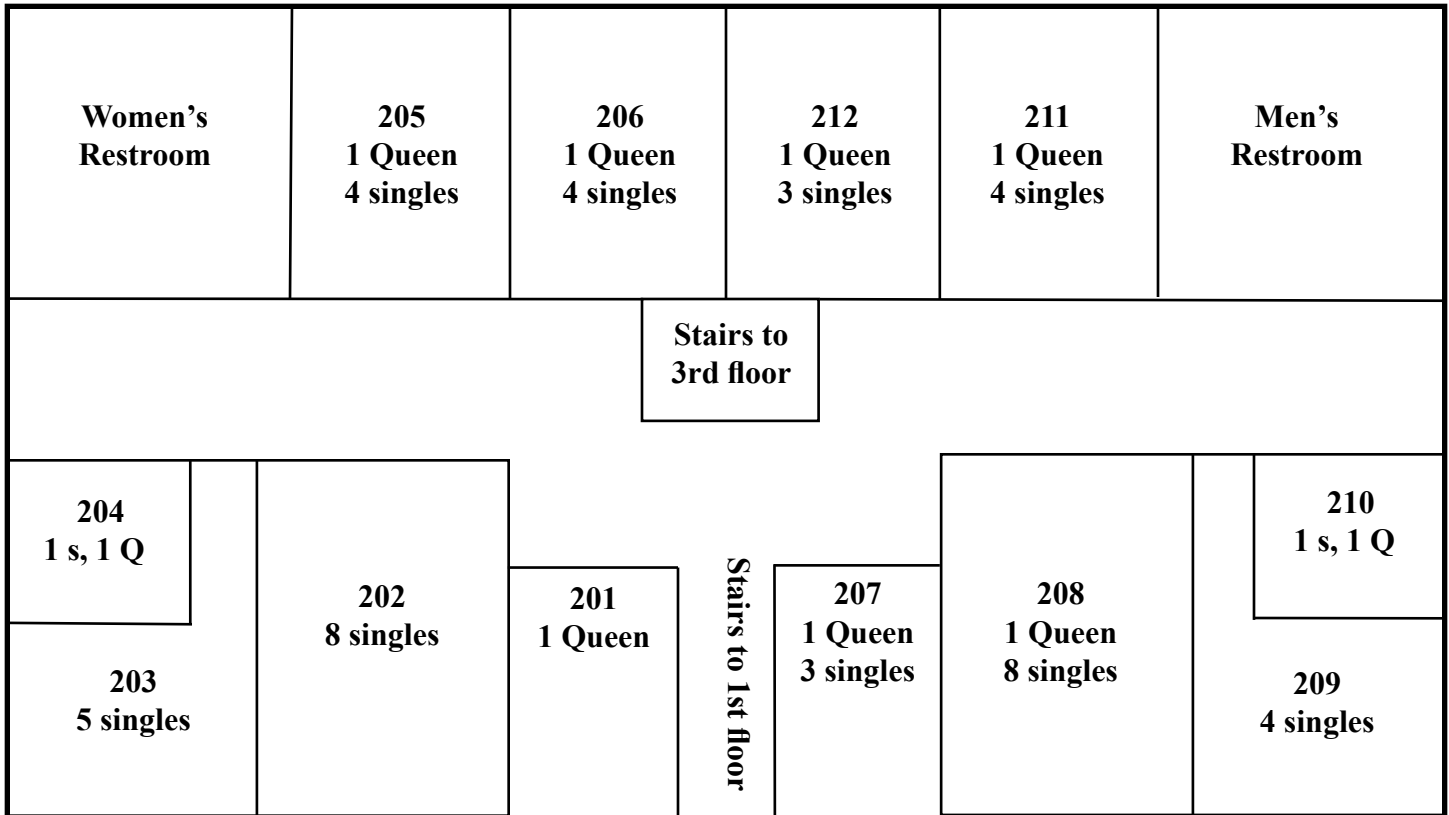

# Drift Creek Camp Lodge Bedroom Capacities

## First Floor: Total 6 beds

- 2 Handicap accessible bedrooms each have:
- 1 queen
  - 1 single
  - 1 single pull-out loveseat

## Second Floor: Total 52 beds

## Third Floor: Total 48 beds